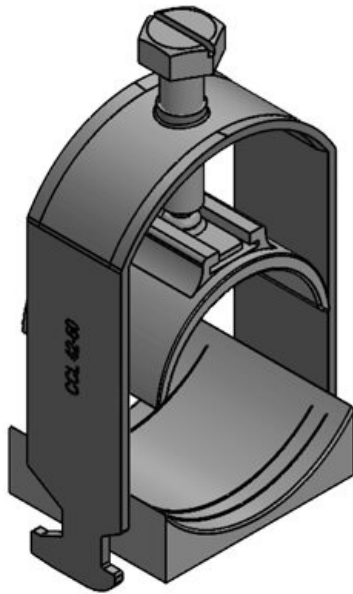

Part No.	32006	Clamping	42 - 50 mm
EAN	4251269323	range	
	638	Clamping	1 x 42 - 50
Package	25	range	mm
quantity			
Length	24 mm		
Width	55 mm		
Height	83 mm		
Mounting	101 mm		
height