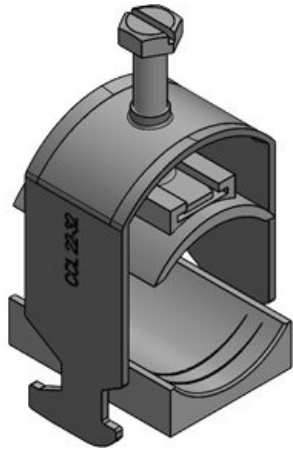

# CCL Cable clamps / cable clips

for C section rails C30

The cable clamps are characterised by a high clamping range and great flexibility. Ideally suited for strain relief on the C section rail with opening dimensions 16 - 17 mm. It offers flexible clamping ranges from 6 mm to 64 mm. The counter tray is secured by a locking mechanism and cannot slip out of the cable clamp.

**CCL 12-19**

Part No.	<b>32001</b>	Clamping	<b>12 - 19 mm</b>
EAN	<b>4251269323</b>	range	
	<b>584</b>	Clamping	<b>1 x 12 - 19</b>
Package	<b>25</b>	range	<b>mm</b>
quantity			
Length	<b>24 mm</b>		
Width	<b>22 mm</b>		
Height	<b>36 mm</b>		
Mounting	<b>56,7 mm</b>		
height			

**CCL 18-23**

Part No.	<b>32002</b>	Clamping	<b>18 - 23 mm</b>
EAN	<b>4251269323</b>	range	
	<b>591</b>	Clamping	<b>1 x 18 - 23</b>
Package	<b>25</b>	range	<b>mm</b>
quantity			
Length	<b>24 mm</b>		
Width	<b>26 mm</b>		
Height	<b>38 mm</b>		
Mounting	<b>62 mm</b>		
height			

CCL 22-32

Part No.	<b>32003</b>	Clamping	<b>22 - 32 mm</b>
EAN	<b>4251269323</b>	range	
	<b>607</b>	Clamping	<b>1 x 22 - 32</b>
Package	<b>25</b>	range	<b>mm</b>
quantity			
Length	<b>24 mm</b>		
Width	<b>38 mm</b>		
Height	<b>52 mm</b>		
Mounting	<b>72 mm</b>		
height			