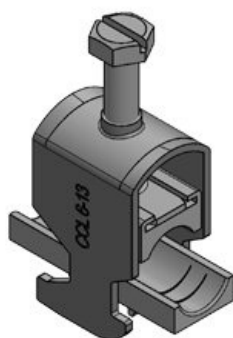

# CCL Cable clamps / cable clips

for C section rails C30

The cable clamps are characterised by a high clamping range and great flexibility. Ideally suited for strain relief on the C section rail with opening dimensions 16 - 17 mm. It offers flexible clamping ranges from 6 mm to 64 mm. The counter tray is secured by a locking mechanism and cannot slip out of the cable clamp.

**Also available:** sets consisting of [EMC shield clamp LFC](#) and matching [CCL cable clip](#).

RoHS  
compliant

REACH  
COMPLIANCE

## Advantages & benefits

- Quick and easy assembly
- For mounting on all common C30 rails with 16 - 17 mm opening dimensions

## Product types & sizes

CCL 6-13

Part No.	<b>32000</b>	Clamping	<b>6 - 13 mm</b>
EAN	<b>4251269323</b>	range	
	<b>577</b>	Clamping	<b>1 x 6 - 13</b>
Package	<b>25</b>	range	<b>mm</b>
quantity			
Length	<b>24 mm</b>		
Width	<b>19 mm</b>		
Height	<b>31 mm</b>		
Mounting	<b>51 mm</b>		
height			