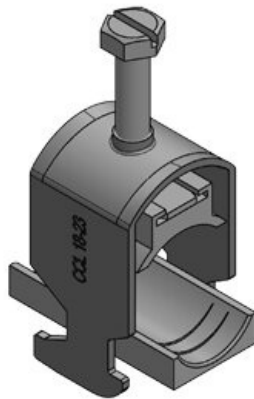

# CCL Cable clamps / cable clips

for C section rails C30

The cable clamps are characterised by a high clamping range and great flexibility. Ideally suited for strain relief on the C section rail with opening dimensions 16 - 17 mm. It offers flexible clamping ranges from 6 mm to 64 mm. The counter tray is secured by a locking mechanism and cannot slip out of the cable clamp.

## Product types & sizes

CCL 6-13

Part No.	<b>32000</b>	Clamping	<b>6 - 13 mm</b>
EAN	<b>4251269323</b>	range	
	<b>577</b>	Clamping	<b>1 x 6 - 13</b>
Package	<b>25</b>	range	<b>mm</b>
quantity			
Length	<b>24 mm</b>		
Width	<b>19 mm</b>		
Height	<b>31 mm</b>		
Mounting	<b>51 mm</b>		
height			

**CCL 12-19**

Part No.	<b>32001</b>	Clamping	<b>12 - 19 mm</b>
EAN	<b>4251269323</b>	range	
	<b>584</b>	Clamping	<b>1 x 12 - 19</b>
Package	<b>25</b>	range	<b>mm</b>
quantity			
Length	<b>24 mm</b>		
Width	<b>22 mm</b>		
Height	<b>36 mm</b>		
Mounting	<b>56,7 mm</b>		
height			

**CCL 18-23**

Part No.	<b>32002</b>	Clamping	<b>18 - 23 mm</b>
EAN	<b>4251269323</b>	range	
	<b>591</b>	Clamping	<b>1 x 18 - 23</b>
Package	<b>25</b>	range	<b>mm</b>
quantity			
Length	<b>24 mm</b>		
Width	<b>26 mm</b>		
Height	<b>38 mm</b>		
Mounting	<b>62 mm</b>		
height			