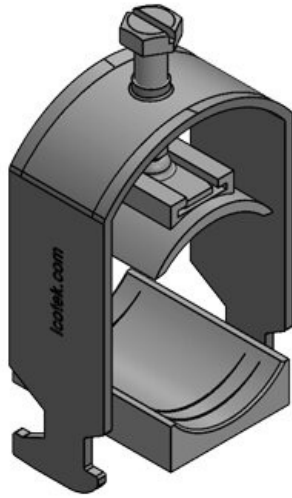

# CCL Cable clamps / cable clips

for C section rails C30

The cable clamps are characterised by a high clamping range and great flexibility. Ideally suited for strain relief on the C section rail with opening dimensions 16 - 17 mm. It offers flexible clamping ranges from 6 mm to 64 mm. The counter tray is secured by a locking mechanism and cannot slip out of the cable clamp.

**CCL 18-23**

Part No.	<b>32002</b>	Clamping	<b>18 - 23 mm</b>
EAN	<b>4251269323</b>	range	
	<b>591</b>	Clamping	<b>1 x 18 - 23</b>
Package	<b>25</b>	range	<b>mm</b>
quantity			
Length	<b>24 mm</b>		
Width	<b>26 mm</b>		
Height	<b>38 mm</b>		
Mounting	<b>62 mm</b>		
height			

CCL 22-32

Part No.	<b>32003</b>	Clamping	<b>22 - 32 mm</b>
EAN	<b>4251269323</b>	range	
	<b>607</b>	Clamping	<b>1 x 22 - 32</b>
Package	<b>25</b>	range	<b>mm</b>
quantity			
Length	<b>24 mm</b>		
Width	<b>38 mm</b>		
Height	<b>52 mm</b>		
Mounting	<b>72 mm</b>		
height			

CCL 30-38

Part No.	<b>32004</b>	Clamping	<b>30 - 38 mm</b>
EAN	<b>4251269323</b>	range	
	<b>614</b>	Clamping	<b>1 x 30 - 38</b>
Package	<b>25</b>	range	<b>mm</b>
quantity			
Length	<b>24 mm</b>		
Width	<b>44 mm</b>		
Height	<b>62 mm</b>		
Mounting	<b>78 mm</b>		
height			